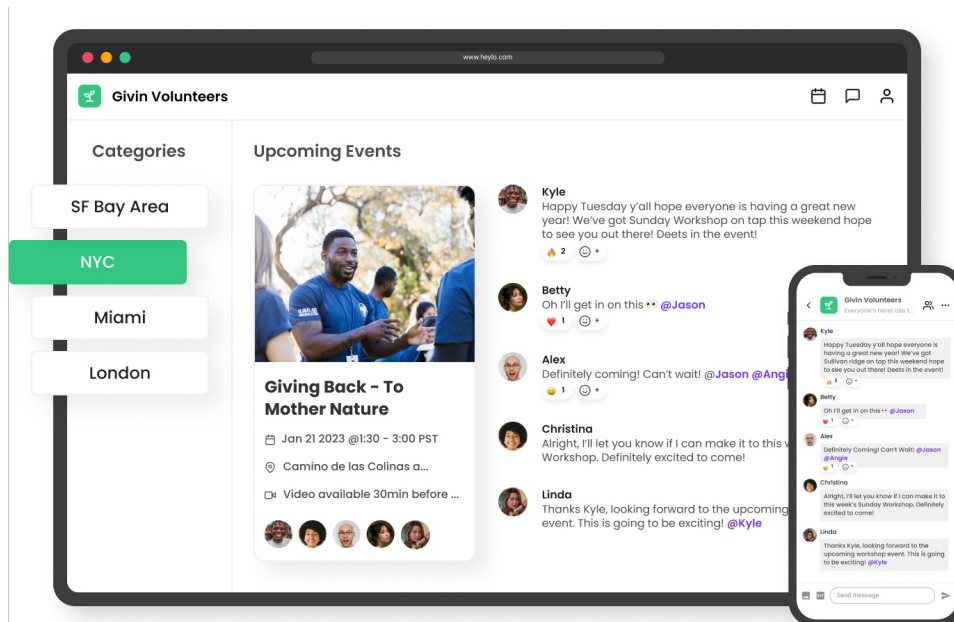

Heylo Enterprise for multiple chapter groups

09/03/2024 10:54 am PDT

Harness Heylo for all groups across an entire organization with Heylo Enterprise.

Heylo Enterprise is best for:

- National or international organizations with multiple chapters
- Organizations with a single membership
- Organizations that have a desire to balance empowering local leaders with controls and analytics at the organization level
- Organizations with restricted access, like a university or company

Heylo Enterprise is used by world class organizations like [Midnight Runners](#), [Swish House](#), and [Electric Athletic Club](#).